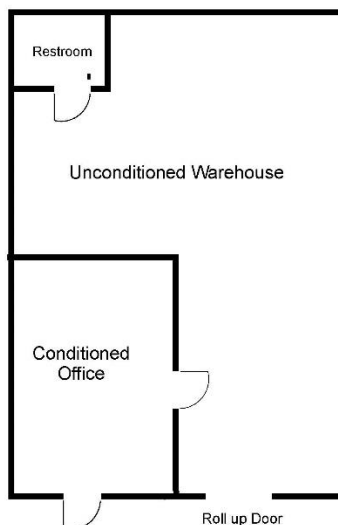

WESTPORT

6115 FM762 Road, Richmond, TX 77469

OFFICE AND WAREHOUSE
1,250 - 2,500 sqft SPACE AVAILABLE
LOCATED AT 6115 FM 762, RICHMOND 77469

FIRST MONTH FREE

CONTACT US AT 281-240-4478 OR
WESTPORTCOMMERCIAL.NET

Suite #1100

- 1,250 square feet
- Fully conditioned office/ unconditioned warehouse space with restroom
- Roll up door is 12' height x 10' width
- Base Rent $13.00 plus Triple Net $2.25 = $1,588.54 per month
- Ready for Move In

Suite 1,100

Minimum one-year Lease, Parking is unreserved, Water is only utility included in the monthly rent
First month free rent on base rent only